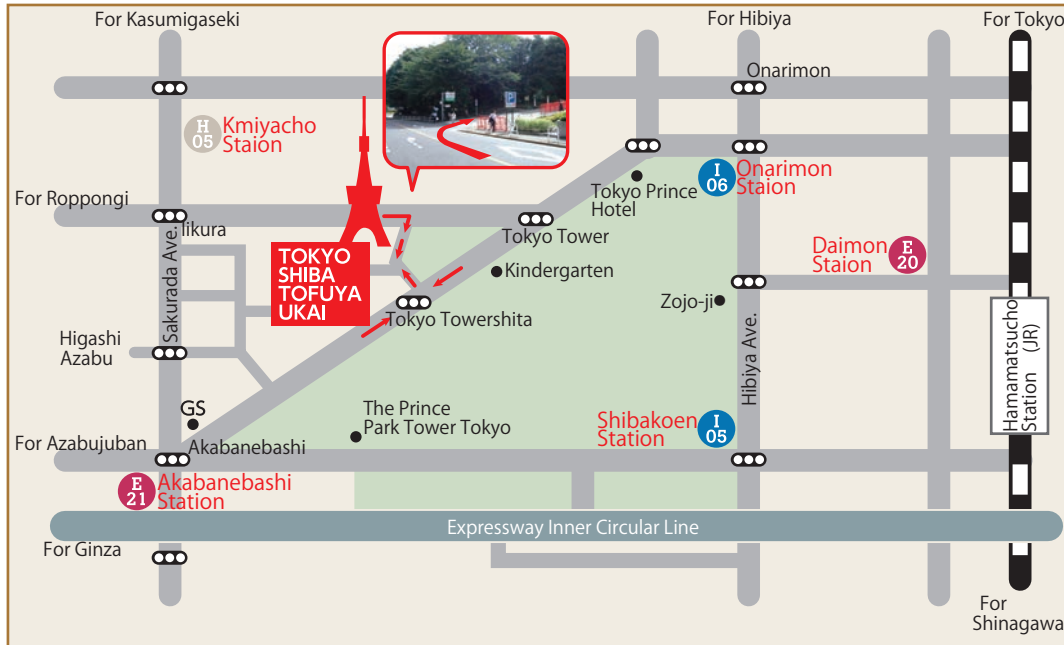

Tokyo Shiba Tofuya Ukai

4-4-13 Shiba-Koen, Minato-ku, Tokyo

TEL:03-3436-1028 FAX:03-3436-1029

Access Map

By Train

From **Akabanebashi Station** on the Toei Oedo Line
Approximately 5 minutes walk from the Akabanebashi Station

From **Daimon Station** on the Toei Oedo Line
Approximately 15 minutes walk from Exit A6

From **Kamiyacho Station** on the Tokyo Metro Hibiya Line
Approximately 9 minutes walk from Exit 1

From **Shibakoen Station** on the Toei Mita Line
Approximately 7 minutes walk from Exit A4

From **Onarimon Station** on the Toei Mita Line
Approximately 8 minutes walk from Exit A1

From **Hamamatsucho Station** on the JR Yamanote Line or the Keihin-Tohoku Line
Approximately 20 minutes walk from North Exit

By Taxi

If you take a taxi, please show the following to the taxi driver.

私共のお客様を「東京芝とうふ屋うかい」までご案内ください。宜しくお願い致します。

(Please take me to Tokyo Shiba Tofuya Ukai. Thank you.)

住 所：東京都港区芝公園 4-4-13

電話番号：03-3436-1028